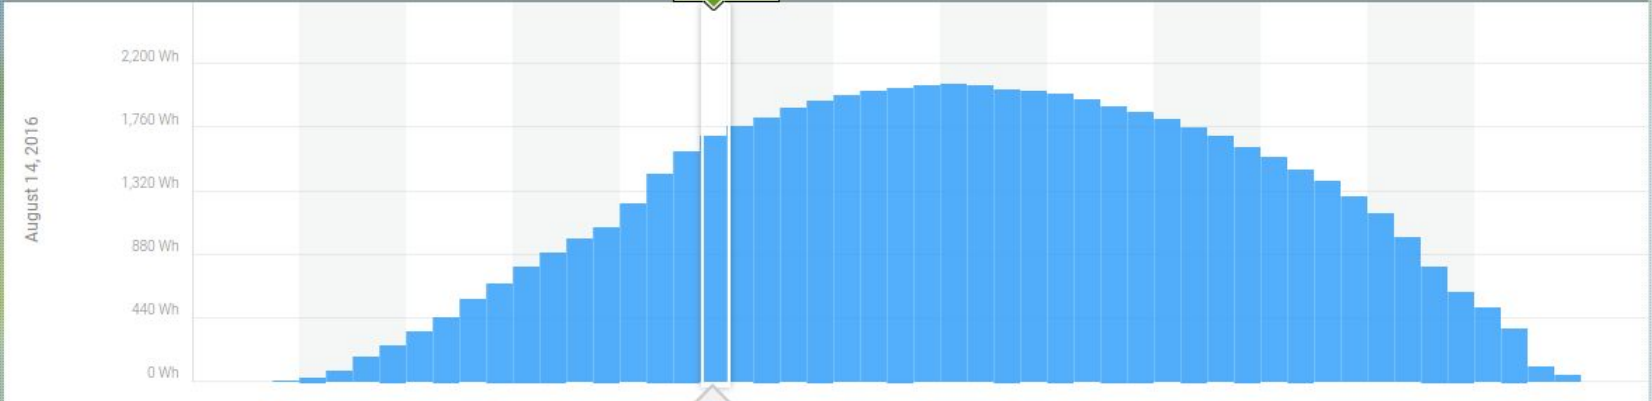

JUSTIN HOLMAN

Maintained by EcoSol

Normal Data Last Updated 22 minutes ago Latest Production 6.53 kilowatts (10:15 AM)

August 14, 2016

61.5

Apr May Jun Jul

7 months

Feedback

JUSTIN HOLMAN

[f](#) [t](#) [g+](#)

Maintained by EcoSol

Normal Data Last Updated 22 minutes ago Latest Production 6.53 kilowatts (10:15 AM)

Overview | Production

Energy | Months | Days | Hours

6 AM 7 AM 8 AM 9 AM 10:15 AM 11 AM 12 PM 1 PM 2 PM 3 PM 4 PM 5 PM 6 PM