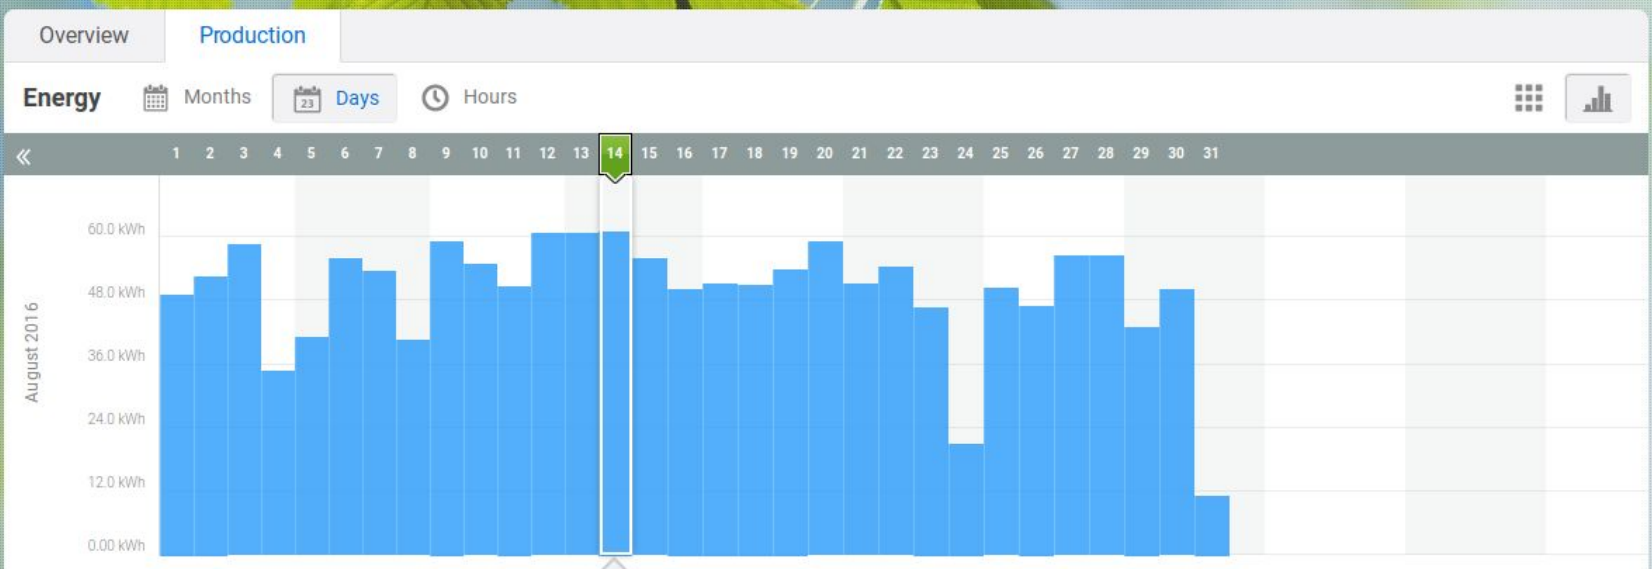

JUSTIN HOLMAN

Maintained by EcoSol

Normal Data Last Updated 22 minutes ago Latest Production 6.53 kilowatts (10:15 AM)

August 14, 2016

61.5

Apr May Jun Jul

7 months

Feedback

JUSTIN HOLMAN

[f](#) [t](#) [g+](#)

Maintained by EcoSol

Normal Data Last Updated 22 minutes ago Latest Production 6.53 kilowatts (10:15 AM)

Overview | Production

Energy | Months | Days | Hours

6 AM 7 AM 8 AM 9 AM 10:15 AM 11 AM 12 PM 1 PM 2 PM 3 PM 4 PM 5 PM 6 PM