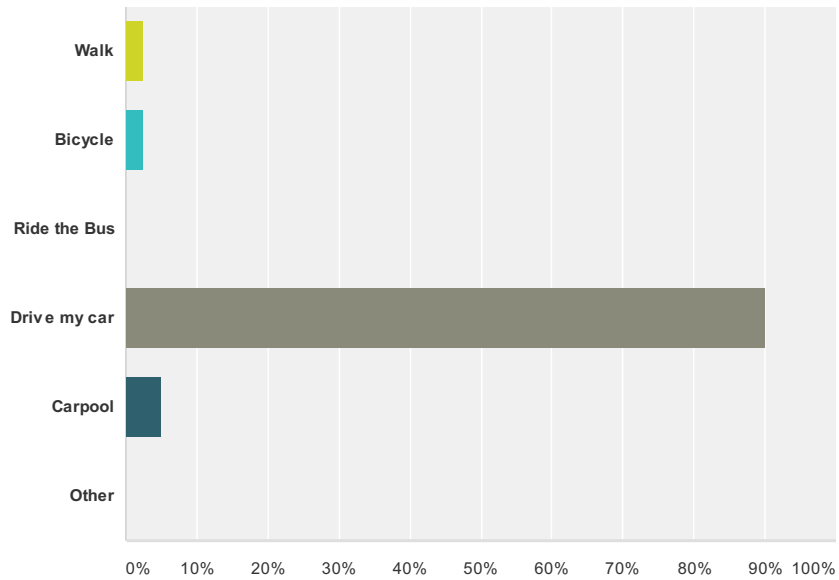

Fall 2014 Student Survey

Q1 What mode of transportation do you typically use to commute to the CSU-Pueblo campus?

Answered: 40 Skipped: 0

| Answer Choices | Responses | Count |
|----------------|-----------|-----------|
| Walk | 2.50% | 1 |
| Bicycle | 2.50% | 1 |
| Ride the Bus | 0.00% | 0 |
| Drive my car | 90.00% | 36 |
| Carpool | 5.00% | 2 |
| Other | 0.00% | 0 |
| Total | | 40 |